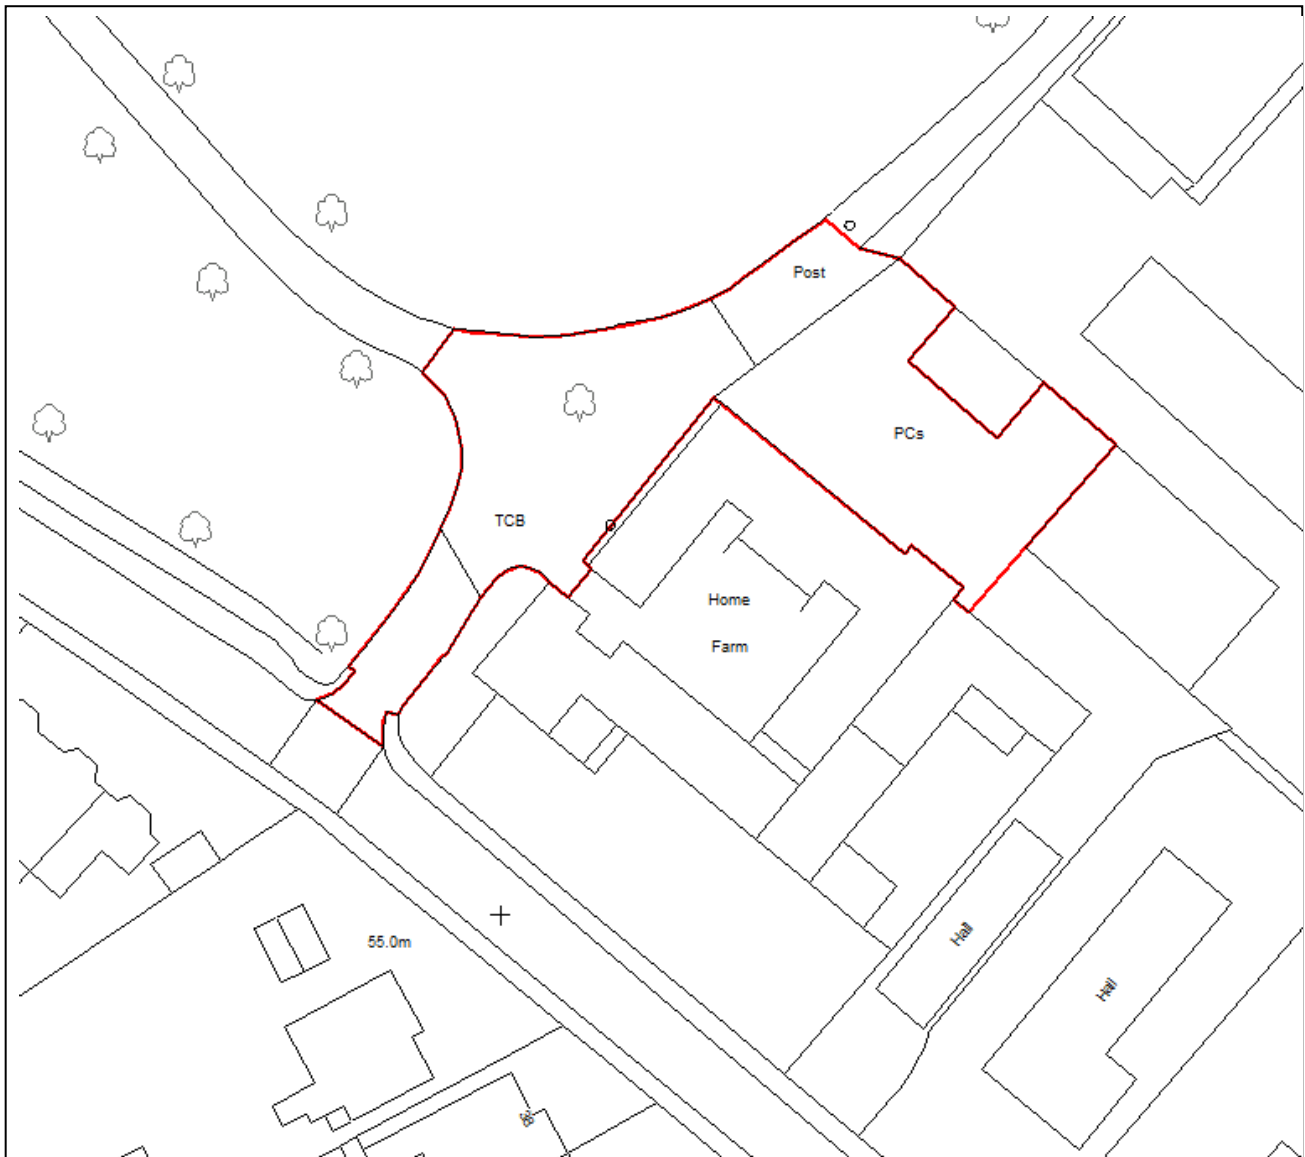

Appendix 10a

Nightingale Road Car Park – Stoke Park

(1) Name of Parking Place (Car Park)	(2) Position where parking of vehicles is permitted	(3) Class of Vehicles for which the parking place is available	(4) Hours during which the parking place is available	(5) Maximum period for parking	(6) Charging Hours	(7) Charge
Nightingale Rd Car Park (as edged by a heavy black line on the plan below)	Wholly within a parking bay as indicated by markings in the car park	Motor cars and invalid carriages (each as defined in Section 136 of the Act of 1984)	All hours	4 hours or up to 24 hours with a valid permit	N/A	N/A